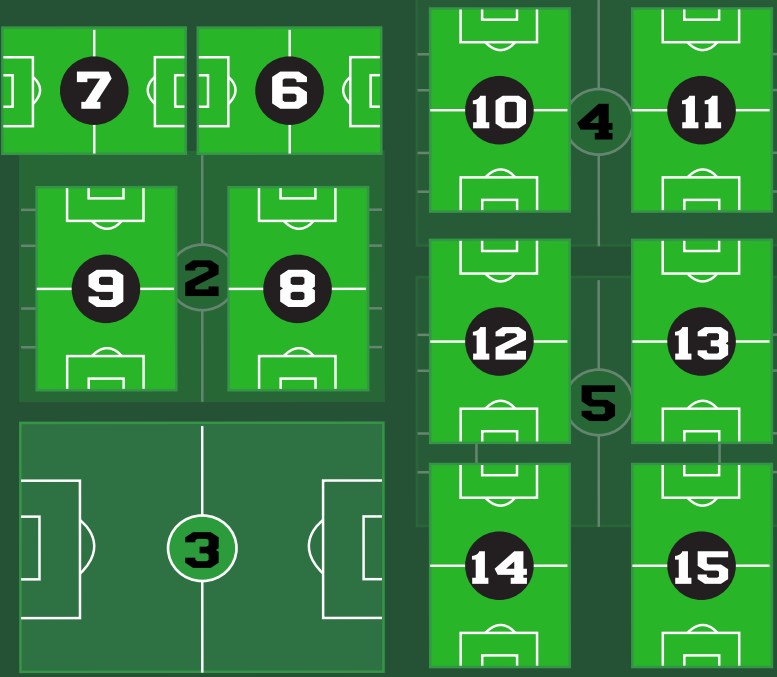

100 South

Entrance

# WSU CROSSROADS

7209 E County Rd 100 S

Avon, IN 46123

Hill

Crossroads Church

Storage

Map Legend:

Jr. Academy Fields